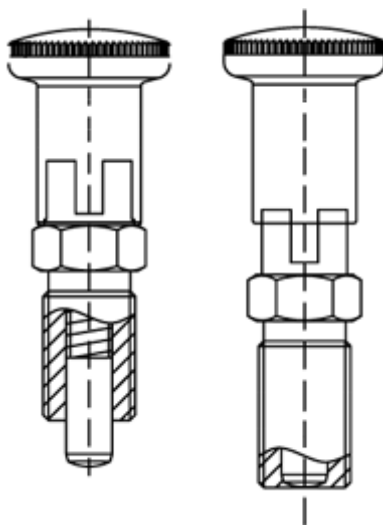

Data Sheet

Article number: 201176020

Description: E+G
Indexing plunger GN 817.2-6-6-C

Measures

d1 = 6
d2 = M12x1,5
d3 = 23
K = 30
l1 = 6
l2 = 58
l3 = 22
l4 = 6

NV = 14
Spring pressure N bottom = 19.0
Spring pressure N top = 6.5